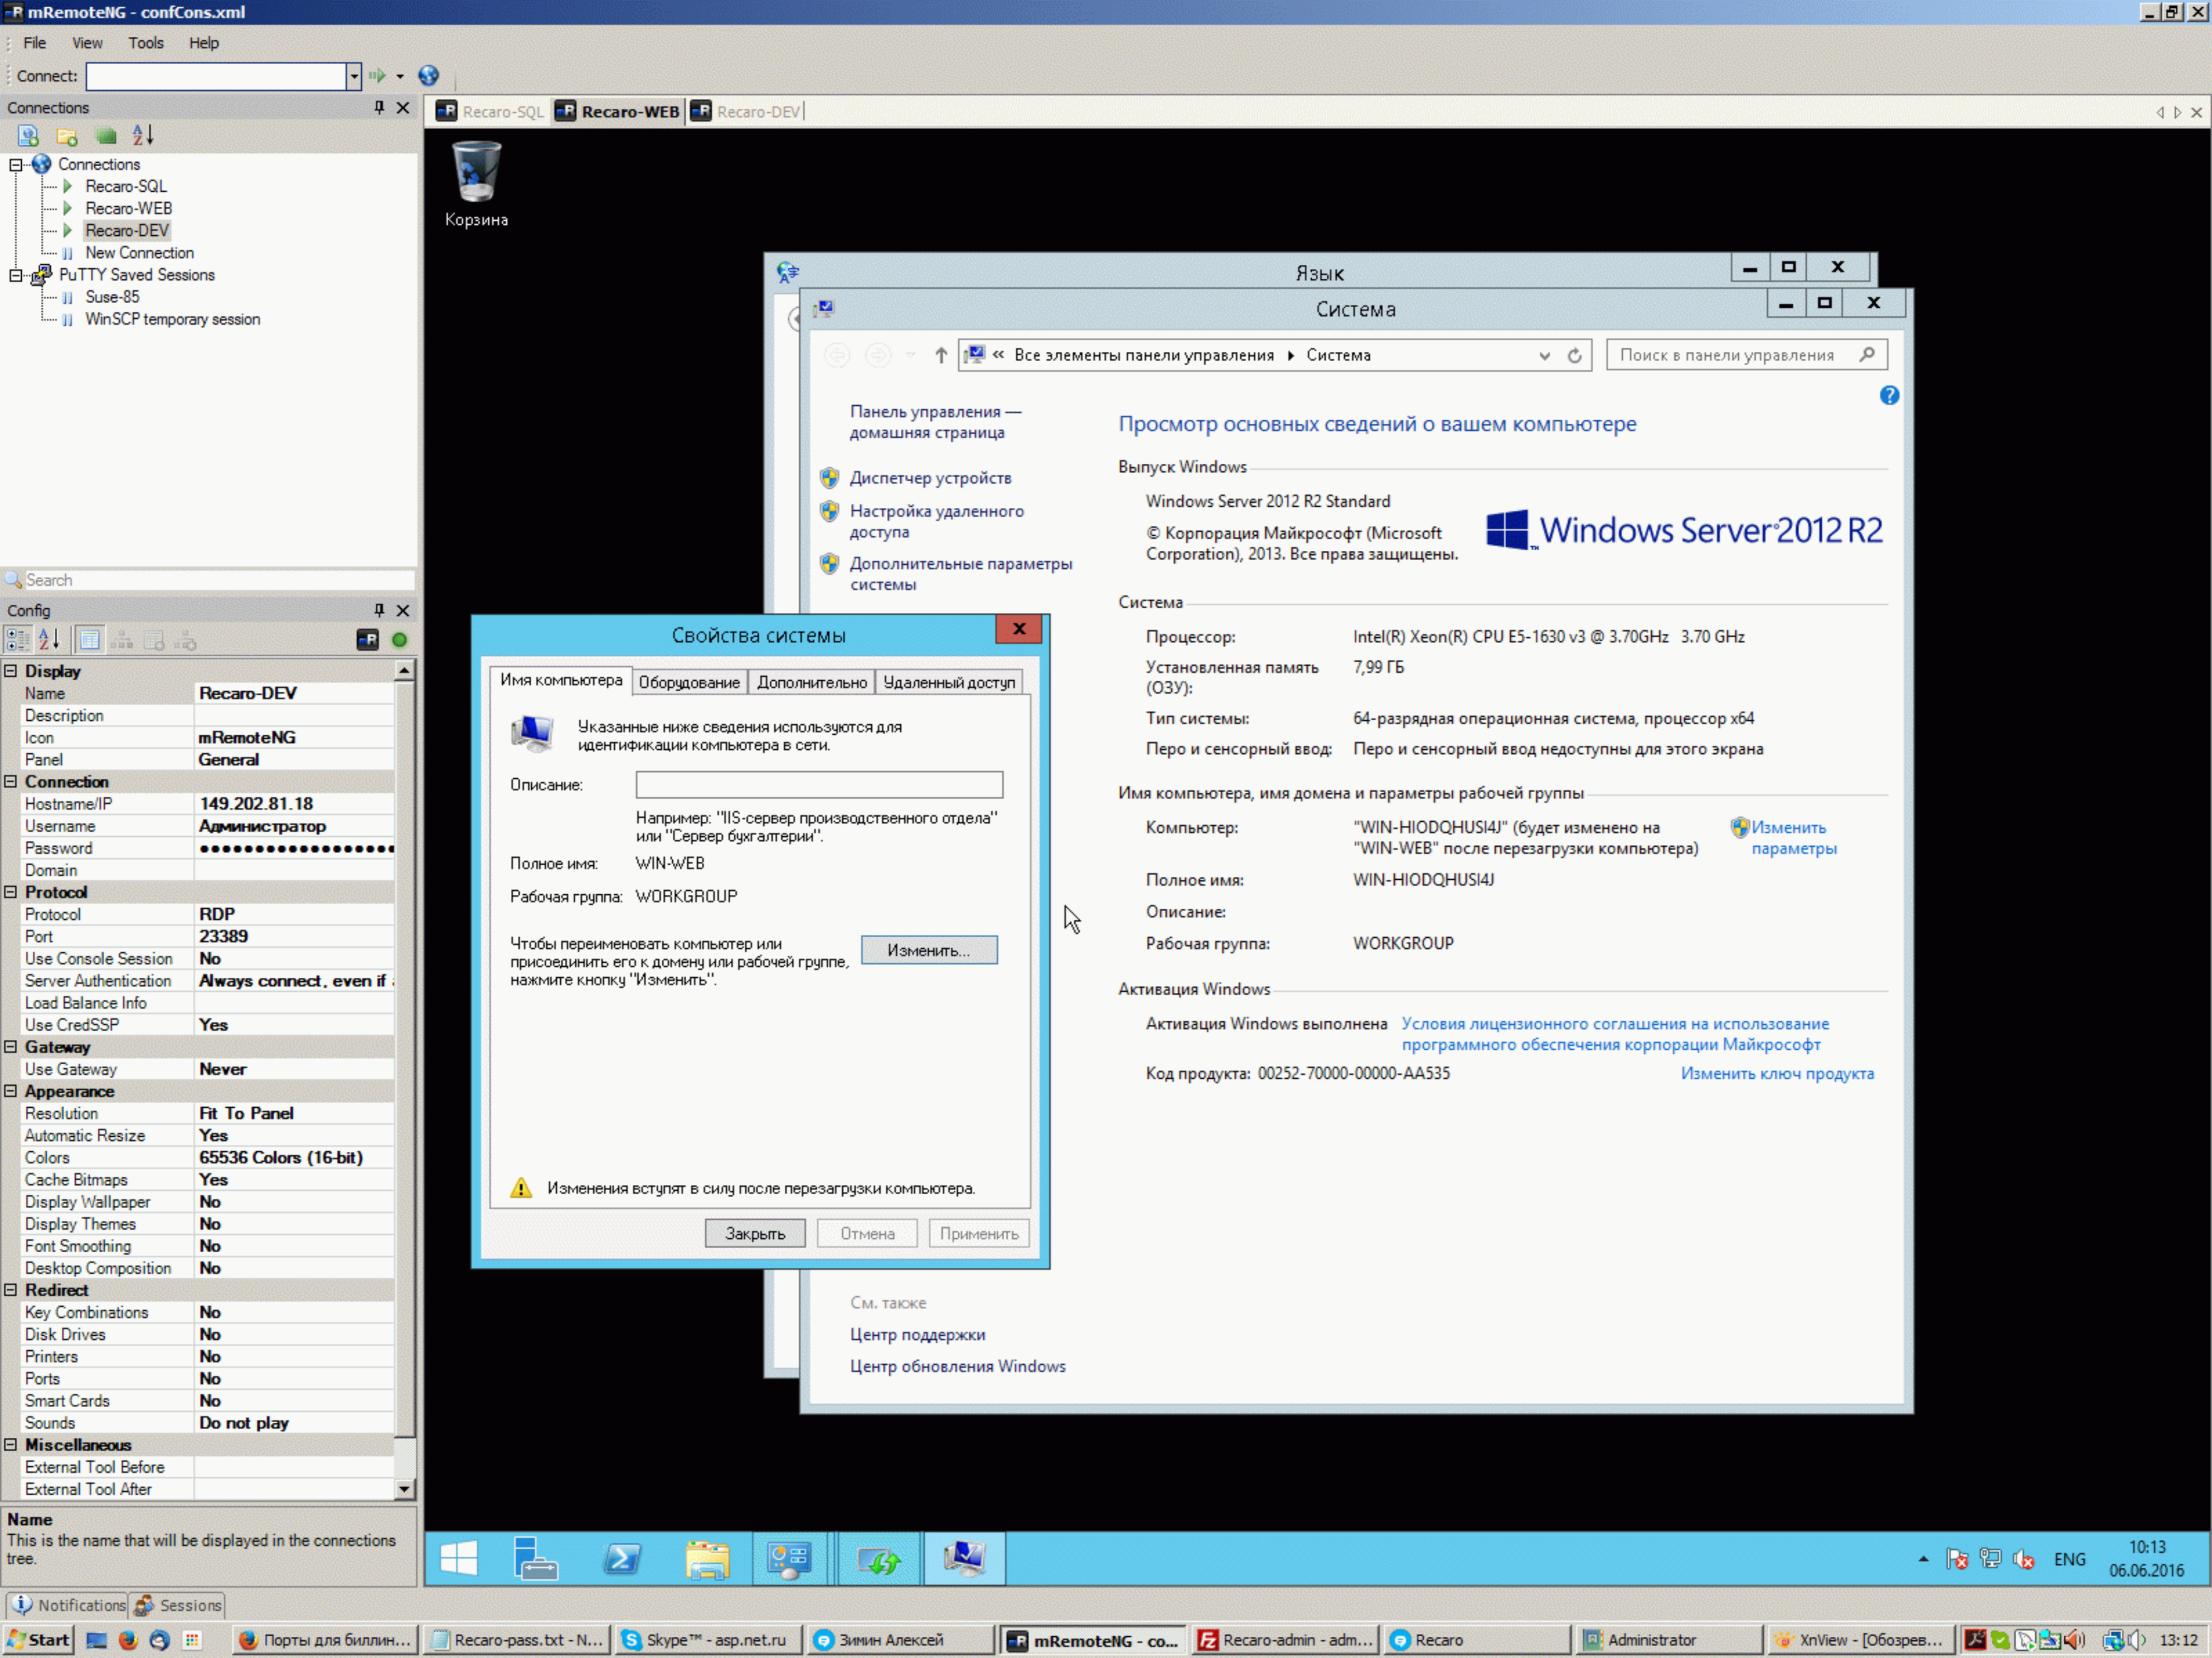

STORAGE POOL XEN PV DISK SCSI Disk Device on WIN-WEB TASKS ▾

No related storage pool exists.

[Go to Storage Pools Overview >](#)

mRemoteNG - confCons.xml

File View Tools Help

Connect: []

Connections

- Connections
 - Recaro-SQL
 - Recaro-WEB
 - Recaro-DEV
 - New Connection
- PuTTY Saved Sessions
 - Suse-85
 - WinSCP temporary session