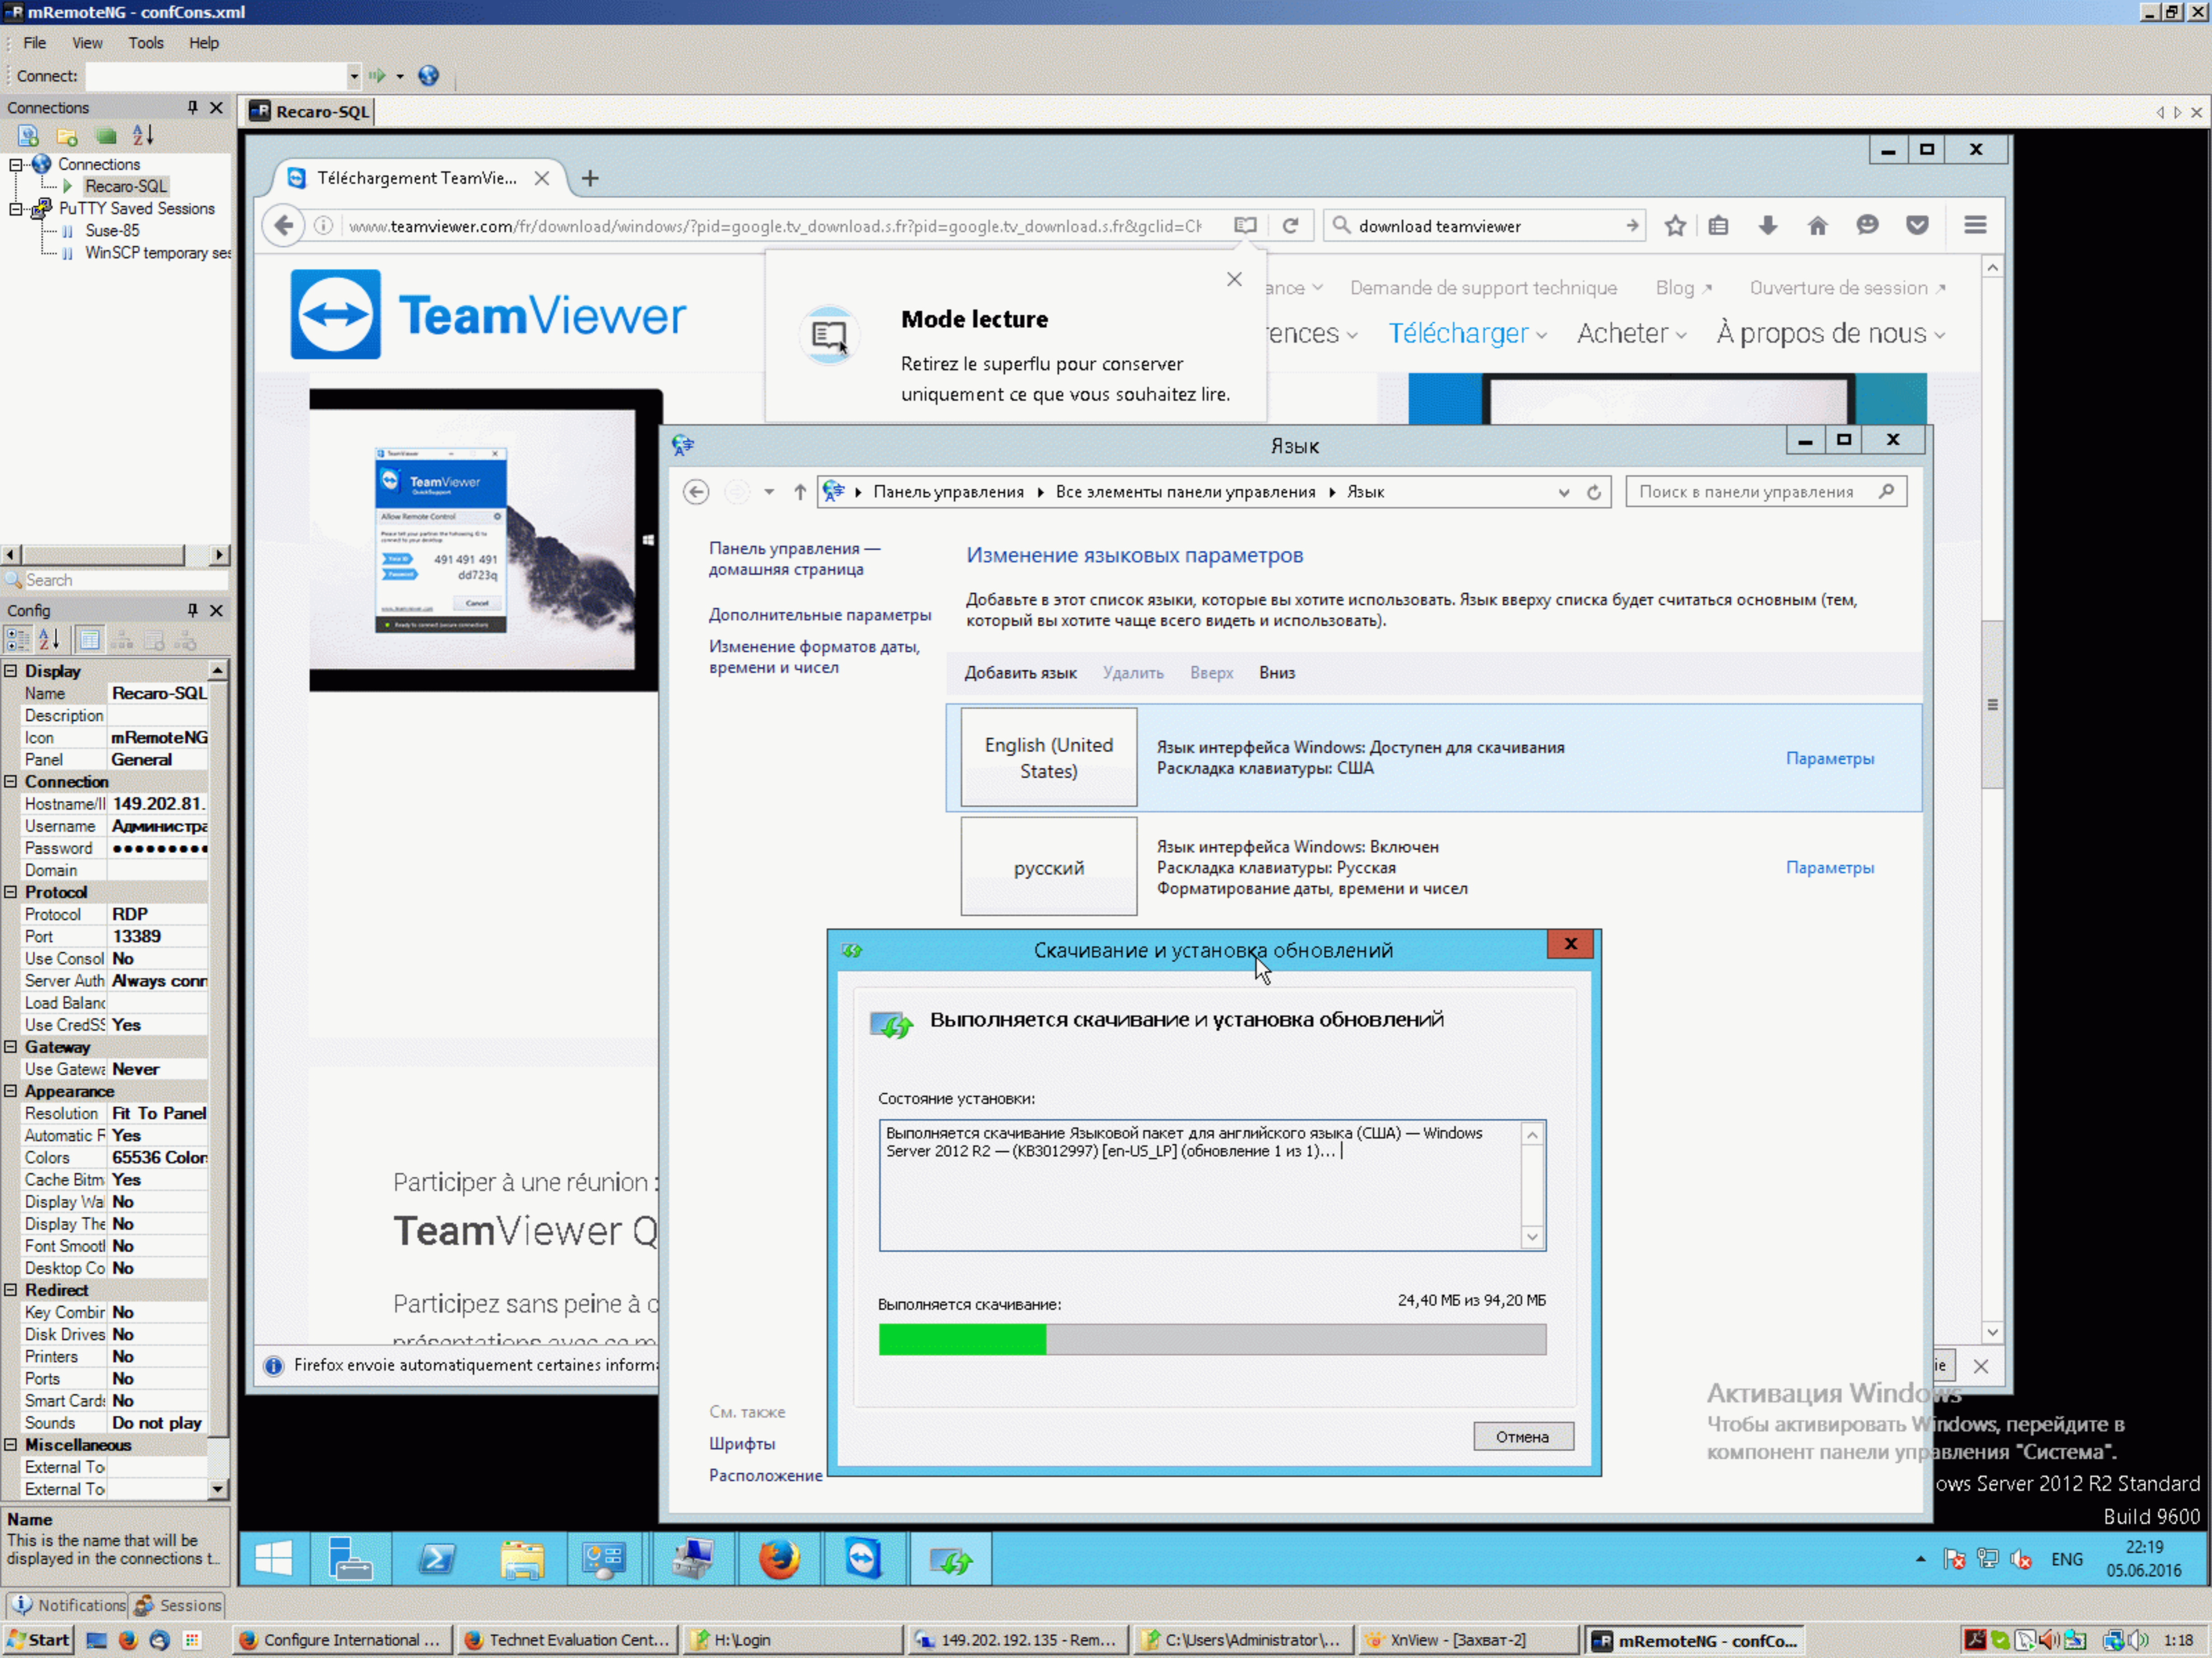

Go to Volumes Overview >

STORAGE POOL
XEN PV DISK SCSI Disk Device on WIN-SQL

No related storage pool exists.

Go to Storage Pools Overview >

Connections

- Recaro-SQL
- PUTTY Saved Sessions
- Suse-85
- WinSCP temporary ses...